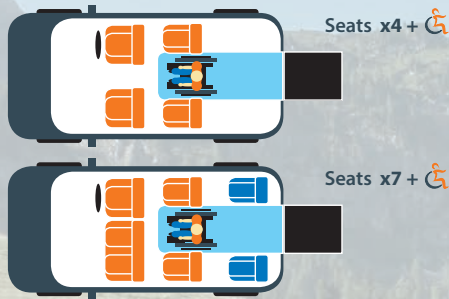

Ford Custom *Family*

Example Seating Plan

Key:

-  Standard Seat
-  Wheelchair
-  Tip and Fold Seat
-  Lowered Floor
-  Rear Wheelchair Ramp

Example Standard Features

- Alloy wheels
- Air conditioning
- Front and rear parking sensors
- Rear privacy glass
- Quickclear heated windscreen
- Automatic headlights
- Rain sensing wipers
- Electric front windows and mirrors
- Cruise control with adjustable speed limiter
- Audio system with SYNC AppLink, USB and Bluetooth

Example Optional Features

- Dual front passenger seat
- 3rd row tip and fold seats
- Electric winch with easibar
- Automatic transmission
- Rear air conditioning
- ISOFIX child seat attachments
- 230V (150W) power converter
- Lane keeping alert
- Rear view camera

Dimensions

- Ramp width : 800mm / 31½"
- Entrance width : 820mm / 32"
- Entrance height : 1560mm / 61½"
- Lowered floor width : 820mm / 32"
- Lowered floor length : 2190mm / 86"
- Maximum headroom : 1520mm / 59½"
- Space between rear seats : 770mm / 30"